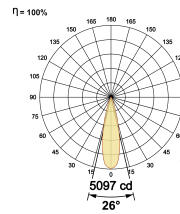

Light Distribution

LED Technology

Binning 3 Step MacAdam

LED Life Time @ L80/B10 >50000 hours

Colour Rendering (CRI) CRI80,CRI90

Led Type COB

LED Fitted Cree COB LED 36Vdc/350mA

Controls

Standard Switchable On/Off

Optional PDIM,DDIM,BTTM,CASAMBI,Non Dimmable

Ordering Details

Code Example:	Name	Watt	CCT	CRI	Angle	Finish	Control
	ProLed 75	15W	WW27K	CRI80	26°(MD)	SWH	On/Off

Select one from each column with highlighted values to create the ordering code

NAME	WATT	LUMEN	EFFICACY	CCT	CRI	ANGLE	FINISH	CONTROL		
ProLed 75	15W	1179	83	2700K	WW27K	CRI80	26°(MD)	White SWH	Non Dimmable On/Off	
		1221	86	3000K	WW30K	CRI90	44°(WD)	Black SBL	Phase Dimmable PDIM	
		1278	90	4000K	NW40K		58°(VWD)		Dali Dimmable DDIM	
		1306	92	5700K	CW57K				Bluetooth Dimmable BTTM	
				2700K-5700K	TW					Casambi CBTM
				Warm to Dim	W2D					
ProLed 75	15W			WW27K	CRI80	26°(MD)	SWH	on/off