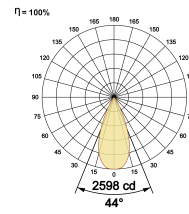

Light Distribution

LED Technology

Binning 3 Step MacAdam

LED Life Time @ L80/B10 >50000 hours

Colour Rendering (CRI) CRI80,CRI90

Led Type COB

LED Fitted Cree COB LED 36Vdc/350mA

Controls

Standard Switchable On/Off

Optional PDIM,DDIM,BTTM,CASAMBI,Non Dimmable

Ordering Details

Code Example:	Name	Watt	CCT	CRI	Angle	Finish	Control
	ProLed 75	15W	WW27K	CRI80	26°(MD)	SWH	On/Off

Select one from each column with highlighted values to create the ordering code

NAME	WATT	LUMEN	EFFICACY	CCT	CRI	ANGLE	FINISH	CONTROL		
ProLed 75	15W	1179	83	2700K	WW27K	CRI80	26°(MD)	White SWH	Non Dimmable On/Off	
		1221	86	3000K	WW30K	CRI90	44°(WD)	Black SBL	Phase Dimmable PDIM	
		1278	90	4000K	NW40K		58°(VWD)		Dali Dimmable DDIM	
		1306	92	5700K	CW57K				Bluetooth Dimmable BTTM	
				2700K-5700K	TW					Casambi CBTM
				Warm to Dim	W2D					
ProLed 75	15W			WW27K	CRI80	26°(MD)	SWH	on/off