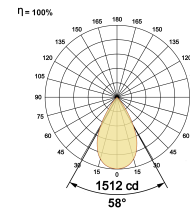

Light Distribution

LED Technology

Binning 3 Step MacAdam

LED Life Time @ L80/B10 >50000 hours

Colour Rendering (CRI) CRI80,CRI90

Led Type COB

LED Fitted Cree COB LED 36Vdc/350mA

Controls

Standard Switchable On/Off

Optional PDIM,DDIM,BTTM,CASAMBI,Non Dimmable

Ordering Details

Code Example:	Name	Watt	CCT	CRI	Angle	Finish	Control
	ProLed 75	15W	WW27K	CRI80	26°(MD)	SWH	On/Off

Select one from each column with highlighted values to create the ordering code

NAME	WATT	LUMEN	EFFICACY	CCT	CRI	ANGLE	FINISH	CONTROL		
ProLed 75	15W	1179	83	2700K	WW27K	CRI80	26°(MD)	White SWH	Non Dimmable On/Off	
		1221	86	3000K	WW30K	CRI90	44°(WD)	Black SBL	Phase Dimmable PDIM	
		1278	90	4000K	NW40K		58°(VWD)		Dali Dimmable DDIM	
		1306	92	5700K	CW57K				Bluetooth Dimmable BTTM	
				2700K-5700K	TW					Casambi CBTM
				Warm to Dim	W2D					
ProLed 75	15W			WW27K	CRI80	26°(MD)	SWH	on/off