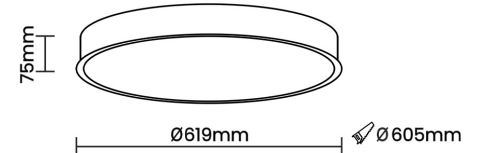

Circulo R 60 | 34W

Product Reference

Environment Indoor

Installation Ceiling Recess

Construction & Materials

Housing Extruded and Sheet Aluminium

Primary Lens -

Primary Reflector White Optics

Secondary Reflector -

Body Finish White,Black,Custom

Diffuser Opal PC, Microprismatic

Antiglare Baffle -

Thermal Management

Heat Sink Material Aluminium

Cooling Technique Passive Cooling

Optical System

Beam Direction General Diffuse

Tilt No

Swivel No

Electrical System

Driven with Constant Current Driver

Input Voltage/Hz 220V- 240V/50-60Hz

Control Gear Included

Mounting Integral

LED Power Watts 29.1W

System Power Watts 33.4W

Operating Voltage Vin 220-240 Vac

Power Factor p.f. > 0.95