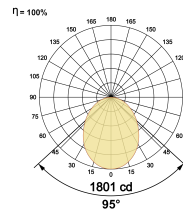

LED Power Watts 29.1W

System Power Watts 33.4W

Operating Voltage Vin 220-240 Vac

Power Factor p.f. > 0.95

Light Distribution

LED Technology

Binning 3 Step MacAdam

LED Life Time @ L80/B10 >50000 hours