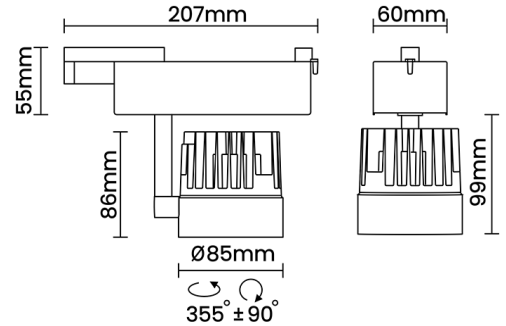

Go Pro 50 HGB | 15W

Product Reference

Environment Indoor
Installation Track Mounted

Construction & Materials

Housing Die Cast Aluminium
Primary Lens PMMA
Primary Reflector -
Secondary Reflector Anodised
Body Finish White,Black
Diffuser -
Antiglare Baffle -

Thermal Management

Heat Sink Material Die cast Aluminium
Cooling Technique Passive Cooling

Optical System

Beam Direction Adjustable
Tilt Yes
Swivel Yes

Electrical System

Driven with Constant Current Driver
Input Voltage/Hz 220V- 240V/50-60Hz
Control Gear Included
Mounting Integral
LED Power Watts 12.4W
System Power Watts 14.2W
Operating Voltage Vin -
Power Factor p.f. > 0.95

Ordering Details

Code Example:	Name	Watt	CCT	CRI	Angle	Finish	Control
	Go Pro 50 HGB	15W	WW27K	CRI80	20°(SS)	SWH	On/Off

Select one from each column with highlighted values to create the ordering code