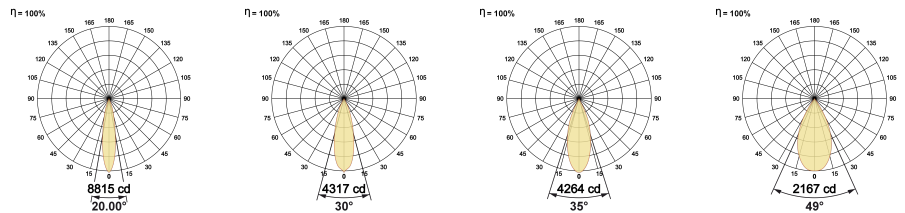

Light Distribution

LED Technology

Binning 3 Step MacAdam
LED Life Time @ L80/B10 >50000 hours
Colour Rendering (CRI) CRI80,CRI90
Led Type COB
LED Fitted CREE COB LED 36Vdc/350mA

Controls

Standard Switchable On/Off
Optional PDIM,DDIM,BTDM,CASAMBI,Non Dimmable