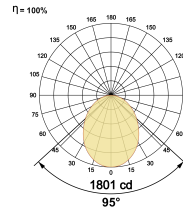

LED Power Watts 29.1W

System Power Watts 33.4W

Operating Voltage Vin 220-240 Vac

Power Factor p.f. > 0.95

Light Distribution

LED Technology

Binning 3 Step MacAdam

LED Life Time @ L80/B10 >50000 hours

Select one from each column with highlighted values to create the ordering code

| NAME | WATT | LUMEN | EFFICACY | CCT | CRI | ANGLE | FINISH | CONTROL | |
|---------------------|------------|-------|----------|--------------|--------------|------------|------------|-------------------------|--------------------------|
| Circulo S 60 | 34W | 4175 | 125 | 2700K | WW27K | 95° | White | SWH Non Dimmable | |
| | | 4242 | 127 | 3000K | WW30K | | CRI90 | Black | SBL Dali Dimmable |
| | | 4342 | 130 | 4000K | NW40K | | Custom | CSM Casambi | CBTM |
| | | 4409 | 132 | 5700K | CW57K | | | | |
| | | | | 2700K-5700K | TW | | | | |
| Circulo S 60 | 34W | | | WW27K | CRI80 | 95° | SWH | on/Off | |