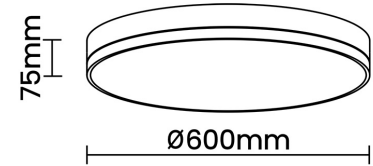

Circulo S 60 | 34W

Product Reference

Environment Indoor

Installation Ceiling Surface

Construction & Materials

Housing Extruded and Sheet Aluminium

Primary Lens -

Primary Reflector White Optics

Secondary Reflector -

Body Finish White,Black,Custom

Diffuser Opal PC, Microprismatic

Antiglare Baffle -

Thermal Management

Heat Sink Material Aluminium

Cooling Technique Passive Cooling

Optical System

Beam Direction General Diffuse

Tilt No

Swivel No

Electrical System

Driven with Constant Current Driver

Input Voltage/Hz 220V- 240V/50-60Hz

Control Gear Included

Mounting Integral

LED Power Watts 29.1W

System Power Watts 33.4W

Operating Voltage Vin 220-240 Vac

Power Factor p.f. > 0.95