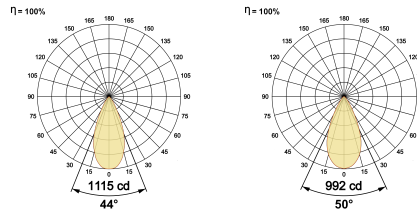

Light Distribution

LED Technology

Binning 3 Step MacAdam

LED Life Time @ L80/B10 >50000 hours

Colour Rendering (CRI) CRI80,CRI90

Led Type COB

LED Fitted CREE COB LED 36Vdc/250mA

Controls

Standard Switchable On/Off

Optional PDIM,DDIM,BTTM,CASAMBI,Non Dimmable