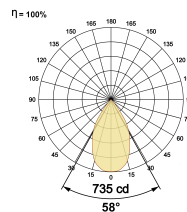

LED Power Watts 7.2W

System Power Watts 8.3W

Operating Voltage Vin 220-240 Vac

Power Factor p.f. > 0.95

Light Distribution

LED Technology

Binning 3 Step MacAdam

LED Life Time @ L80/B10 >50000 hours