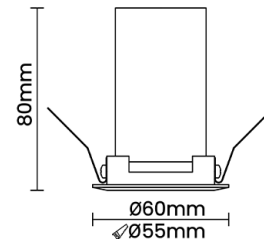

Tiny AR | 8W

Product Reference

Environment Indoor

Installation Ceiling Recess

Construction & Materials

Housing Aluminium

Primary Lens Polycarbonate

Primary Reflector PC metallised

Secondary Reflector Anodised

Body Finish White,Black,Custom

Diffuser -

Antiglare Baffle -

Thermal Management

Heat Sink Material Die cast Aluminium

Cooling Technique Passive Cooling

Optical System

Beam Direction Fixed

Tilt Yes

Swivel No

Electrical System

Driven with Constant Current Driver

Input Voltage/Hz 220V- 240V/50-60Hz

Control Gear Included

Mounting Remote

LED Power Watts 7.2W

System Power Watts 8.3W

Operating Voltage Vin 220-240 Vac

Power Factor p.f. > 0.95