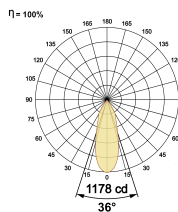

LED Power Watts 7.2W

System Power Watts 8.3W

Operating Voltage Vin 220-240 Vac

Power Factor p.f. > 0.95

Light Distribution

LED Technology

Binning 3 Step MacAdam

LED Life Time @ L80/B10 >50000 hours