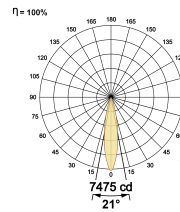

Light Distribution

LED Technology

Binning 3 Step MacAdam

LED Life Time @ L80/B10 >50000 hours

Colour Rendering (CRI) CRI80,CRI90

Led Type COB

LED Fitted Cree COB LED 36Vdc/350mA

Controls

Standard Switchable On/Off

Optional PDIM,DDIM,BTTM,CASAMBI,Non Dimmable

Ordering Details

Code Example:	Name	Watt	CCT	CRI	Angle	Finish	Control
	Xo Pro 50	15W	WW27K	CRI80	21°(SS)	SWH	On/Off

Select one from each column with highlighted values to create the ordering code

NAME	WATT	LUMEN	EFFICACY	CCT	CRI	ANGLE	FINISH	CONTROL	
Xo Pro 50	15W	1487	104	2700K	WW27K	CRI80	21°(SS)	White SWH Non Dimmable On/Off	
		1530	107	3000K	WW30K	CRI90	30°(MD)	Black SBL Phase Dimmable PDIM	
		1602	112	4000K	NW40K		33°(WD)	Custom CSM Dali Dimmable DDIM	
		1630	114	5700K	CW57K		50°(VWD)	Bluetooth Dimmable BTTM	
						2700K-5700K Warm to Dim	TW W2D		Casambi CBTM
Xo Pro 50	15W			WW27K	CRI80	21°(SS)	SWH	on/off