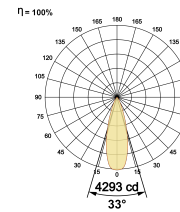

Light Distribution

LED Technology

Binning 3 Step MacAdam

LED Life Time @ L80/B10 >50000 hours

Colour Rendering (CRI) CRI80,CRI90

Led Type COB

LED Fitted Cree COB LED 36Vdc/350mA

Controls

Standard Switchable On/Off

Optional PDIM,DDIM,BTTM,CASAMBI,Non Dimmable

Ordering Details

Code Example:	Name	Watt	CCT	CRI	Angle	Finish	Control
	Xo Pro 50	15W	WW27K	CRI80	21°(SS)	SWH	On/Off

Select one from each column with highlighted values to create the ordering code

NAME	WATT	LUMEN	EFFICACY	CCT	CRI	ANGLE	FINISH	CONTROL	
Xo Pro 50	15W	1487	104	2700K	WW27K	CRI80	21°(SS)	White SWH Non Dimmable On/Off	
		1530	107	3000K	WW30K	CRI90	30°(MD)	Black SBL Phase Dimmable PDIM	
		1602	112	4000K	NW40K		33°(WD)	Custom CSM Dali Dimmable DDIM	
		1630	114	5700K	CW57K		50°(VWD)	Bluetooth Dimmable BTTM	
						2700K-5700K Warm to Dim	TW W2D		Casambi CBTM
Xo Pro 50	15W			WW27K	CRI80	21°(SS)	SWH	on/off