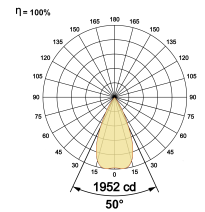

Light Distribution

LED Technology

Binning 3 Step MacAdam

LED Life Time @ L80/B10 >50000 hours

Colour Rendering (CRI) CRI80,CRI90

Led Type COB

LED Fitted Cree COB LED 36Vdc/350mA

Controls

Standard Switchable On/Off

Optional PDIM,DDIM,BTTM,CASAMBI,Non Dimmable

Ordering Details

Code Example:	Name	Watt	CCT	CRI	Angle	Finish	Control
	Xo Pro 50	15W	WW27K	CRI80	21°(SS)	SWH	On/Off

Select one from each column with highlighted values to create the ordering code

NAME	WATT	LUMEN	EFFICACY	CCT	CRI	ANGLE	FINISH	CONTROL	
Xo Pro 50	15W	1487	104	2700K	WW27K	CRI80	21°(SS)	White SWH Non Dimmable On/Off	
		1530	107	3000K	WW30K	CRI90	30°(MD)	Black SBL Phase Dimmable PDIM	
		1602	112	4000K	NW40K		33°(WD)	Custom CSM Dali Dimmable DDIM	
		1630	114	5700K	CW57K		50°(VWD)	Bluetooth Dimmable BTTM	
						2700K-5700K Warm to Dim	TW W2D		Casambi CBTM
Xo Pro 50	15W			WW27K	CRI80	21°(SS)	SWH	on/off