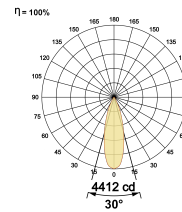

Light Distribution

LED Technology

Binning 3 Step MacAdam

LED Life Time @ L80/B10 >50000 hours

Colour Rendering (CRI) CRI80,CRI90

Led Type COB

LED Fitted Cree COB LED 36Vdc/350mA

Controls

Standard Switchable On/Off

Optional PDIM,DDIM,BTTM,CASAMBI,Non Dimmable

Ordering Details

Code Example:	Name	Watt	CCT	CRI	Angle	Finish	Control
	Xo Pro 50	15W	WW27K	CRI80	21°(SS)	SWH	On/Off

Select one from each column with highlighted values to create the ordering code

NAME	WATT	LUMEN	EFFICACY	CCT	CRI	ANGLE	FINISH	CONTROL	
Xo Pro 50	15W	1487	104	2700K	WW27K	CRI80	21°(SS)	White SWH Non Dimmable On/Off	
		1530	107	3000K	WW30K	CRI90	30°(MD)	Black SBL Phase Dimmable PDIM	
		1602	112	4000K	NW40K		33°(WD)	Custom CSM Dali Dimmable DDIM	
		1630	114	5700K	CW57K		50°(VWD)	Bluetooth Dimmable BTTM	
						2700K-5700K Warm to Dim	TW W2D		Casambi CBTM
Xo Pro 50	15W			WW27K	CRI80	21°(SS)	SWH	on/off