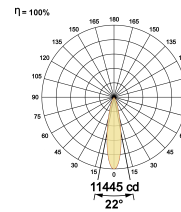

LED Power Watts 25.5W

System Power Watts 29.3W

Operating Voltage Vin 220-240 Vac

Power Factor p.f. > 0.95

Light Distribution

LED Technology

Binning 3 Step MacAdam

LED Life Time @ L80/B10 >50000 hours