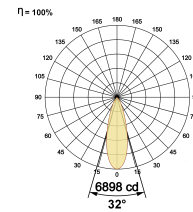

LED Power Watts 25.5W

System Power Watts 29.3W

Operating Voltage Vin 220-240 Vac

Power Factor p.f. > 0.95

Light Distribution

LED Technology

Binning 3 Step MacAdam

LED Life Time @ L80/B10 >50000 hours