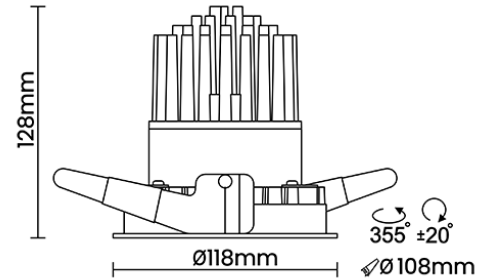

Xo 75 | 30W

Product Reference

Environment Indoor

Installation Ceiling Recess

Construction & Materials

Housing Die Cast Aluminium

Primary Lens PMMA

Primary Reflector PC metallised

Secondary Reflector -

Body Finish White,Black,Custom

Diffuser -

Antiglare Baffle -

Thermal Management

Heat Sink Material Die cast Aluminium

Cooling Technique Passive Cooling

Optical System

Beam Direction Adjustable

Tilt Yes

Swivel Yes

Electrical System

Driven with Constant Current Driver

Input Voltage/Hz 220V- 240V/50-60Hz

Control Gear Included

Mounting Remote

LED Power Watts 25.5W

System Power Watts 29.3W

Operating Voltage Vin 220-240 Vac

Power Factor p.f. > 0.95

Light Distribution

LED Technology

Binning 3 Step MacAdam

LED Life Time @ L80/B10 >50000 hours

Colour Rendering (CRI) CRI80,CRI90

Led Type COB

LED Fitted CREE COB LED 36Vdc/700mA

Controls

Standard Switchable On/Off

Optional PDIM,DDIM,BTTM,CASAMBI,Non Dimmable

Ordering Details

Code Example:	Name	Watt	CCT	CRI	Angle	Finish	Control
Xo 75	30W	WW27K	CRI80	16°(SS)	SWH	On/Off	

Select one from each column with highlighted values to create the ordering code

NAME	WATT	LUMEN	EFFICACY	CCT	CRI	ANGLE	FINISH	CONTROL
Xo 75	30W	2637	90	2700K	WW27K	CRI80	16°(SS)	White SWH Non Dimmable On/Off
		2813	96	3000K	WW30K	CRI90	22°(MD)	Black SBL Phase Dimmable PDIM
		3018	103	4000K	NW40K		32°(WD)	Custom CSM Dali Dimmable DDIM
		3194	109	5700K	CW57K			Bluetooth Dimmable BTTM
				2700K-5700K	TW			Casambi CBTM
				Warm to Dim	W2D			
Xo 75	30W			WW27K	CRI80	16°(SS)	SWH	On/Off