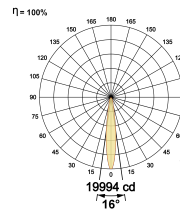

LED Power Watts 25.5W

System Power Watts 29.3W

Operating Voltage Vin 220-240 Vac

Power Factor p.f. > 0.95

Light Distribution

LED Technology

Binning 3 Step MacAdam

LED Life Time @ L80/B10 >50000 hours