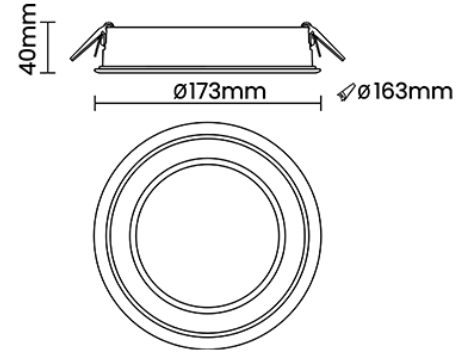

Snap Soft 18 | 15W

Product Reference

Environment Indoor

Installation Ceiling Recess

Construction & Materials

Housing Die Cast Aluminium

Primary Lens -

Primary Reflector -

Secondary Reflector -

Body Finish White,Black

Diffuser Microprismatic

Antiglare Baffle -

Thermal Management

Heat Sink Material Die cast Aluminium

Cooling Technique Passive Cooling

Optical System

Beam Direction Fixed

Tilt No

Swivel No

Electrical System

Driven with Constant Current Driver

Input Voltage/Hz 220V- 240V/50-60Hz

Control Gear Included

Mounting Remote

LED Power Watts 12.4W

System Power Watts 14.3W

Operating Voltage Vin 220-240 Vac

Power Factor p.f. > 0.95

Light Distribution

LED Technology

Binning 3 Step MacAdam

LED Life Time @ L80/B10 >50000 hours

Colour Rendering (CRI) CRI80,CRI90

Led Type SMD high power

LED Fitted Samsung Mid power LED array 33V-36Vdc/350mA

Controls

Standard Switchable On/Off

Optional PDIM,DDIM,BTTM,CASAMBI,Non Dimmable

Ordering Details

Code Example:	Name	Watt	CCT	CRI	Angle	Finish	Control
	Snap Soft 18	15W	WW27K	CR180	74°	SWH	On/Off

Select one from each column with highlighted values to create the ordering code

NAME	WATT	LUMEN	EFFICACY	CCT	CRI	ANGLE	FINISH	CONTROL
Snap Soft 18	15W	1087	76	2700K	WW27K	74°	White	Non Dimmable
		1115	78	3000K	WW30K		Black	Phase Dimmable
		1173	82	4000K	NW40K			Dali Dimmable
		1201	84	5700K	CW57K			Bluetooth Dimmable
				2700K-5700K	TW			Casambi
Snap Soft 18	15W			WW27K	CR180	74°	SWH	On/Off