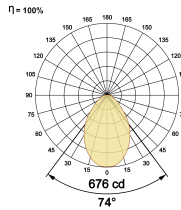

LED Power Watts 12.4W

System Power Watts 14.3W

Operating Voltage Vin 220-240 Vac

Power Factor p.f. > 0.95

Light Distribution

LED Technology

Binning 3 Step MacAdam

LED Life Time @ L80/B10 >50000 hours