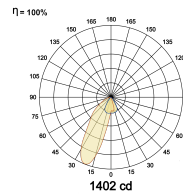

Light Distribution

LED Technology

Binning 3 Step MacAdam

LED Life Time @ L80/B10 >50000 hours

Colour Rendering (CRI) CRI80, CRI90

Led Type SMD

LED Fitted Samsung Mid power LED array 39-42Vdc/1050mA

Controls

Standard Switchable On/Off

Optional DDIM, BTM, CASAMBI, Non Dimmable

Ordering Details

Code Example:	Name	Watt	CCT	CRI	Angle	Finish	Control
	iWash R 168	48W	WW27K	CRI80		SWH	On/Off

Select one from each column with highlighted values to create the ordering code

NAME	WATT	LUMEN	EFFICACY	CCT		CRI	ANGLE	FINISH		CONTROL	
iWash R 168	48W	4223	92	2700K	WW27K	CRI80		White	SWH	Non Dimmable	On/Off
		4361	95	3000K	WW30K	CRI90		Black	SBL	Dali Dimmable	DDIM
		4636	101	4000K	NW40K			Custom	CSM	Bluetooth Dimmable	BTTM
		4728	103	5700K	CW57K					Casambi	CBTM
				2700K-5700K							
iWash R 168	48W			WW27K		CRI80		SWH		On/Off