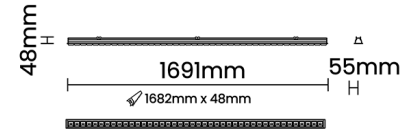

iWash R 168 | 48W

Product Reference

Environment Indoor

Installation Ceiling Recess

Construction & Materials

Housing Extruded Aluminium

Primary Lens PMMA

Primary Reflector PC metallised

Secondary Reflector Black Raster – PC, White Raster – PC

Body Finish White, Black, Custom

Diffuser -

Antiglare Baffle -

Thermal Management

Heat Sink Material Extruded Aluminium

Cooling Technique Passive Cooling

Optical System

Beam Direction Fixed Asymmetric

Tilt No

Swivel No

Electrical System

Driven with Constant Current Driver

Input Voltage/Hz 220V- 240V/50-60Hz

Control Gear Included

Mounting Remote

LED Power Watts 39.9W

System Power Watts 45.9W

Operating Voltage Vin 220-240 Vac

Power Factor p.f. > 0.95