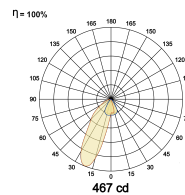

Mounting Remote

LED Power Watts 13.3W

System Power Watts 15.3W

Operating Voltage Vin 220-240 Vac

Power Factor p.f. > 0.95

Light Distribution

LED Technology

Binning 3 Step MacAdam