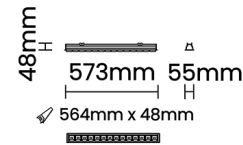

iWash R 56 | 16W

Product Reference

Environment Indoor

Installation Ceiling Recess

Construction & Materials

Housing Extruded Aluminium

Primary Lens PMMA

Primary Reflector PC metallised

Secondary Reflector Black Raster – PC, White Raster – PC

Body Finish White, Black, Custom

Diffuser -

Antiglare Baffle -

Thermal Management

Heat Sink Material Extruded Aluminium

Cooling Technique Passive Cooling

Optical System

Beam Direction Fixed Asymmetric

Tilt No

Swivel No

Electrical System

Driven with Constant Current Driver

Input Voltage/Hz 220V- 240V/50-60Hz

Control Gear Included

Mounting Remote

LED Power Watts 13.3W

System Power Watts 15.3W

Operating Voltage Vin 220-240 Vac

Power Factor p.f. > 0.95