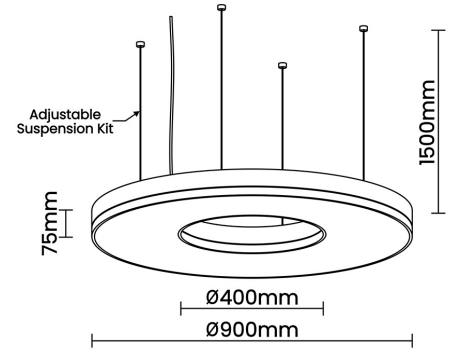

Cyclop Central 90 | 50W

Product Reference

Environment Indoor

Installation Ceiling Suspended

Construction & Materials

Housing Extruded and Sheet Aluminium

Primary Lens -

Primary Reflector White Optics

Secondary Reflector -

Body Finish White,Black,Custom

Diffuser Premium high-transmission opal

Antiglare Baffle -

Thermal Management

Heat Sink Material Aluminium

Cooling Technique Passive Cooling

Optical System

Beam Direction General Diffuse

Tilt No

Swivel No

Electrical System

Driven with Constant Current Driver

Input Voltage/Hz 220V- 240V/50-60Hz

Control Gear Included

Mounting Integral

LED Power Watts 42.7W

System Power Watts 49.1W

Operating Voltage Vin 220-240 Vac

Power Factor p.f. > 0.95

Light Distribution

LED Technology

Binning 3 Step MacAdam

LED Life Time @ L80/B10 >50000 hours

Colour Rendering (CRI) CRI80,CRI90

Led Type SMD mid power

LED Fitted Samsung Mid power LED array 42V-48Vdc/1050mA

Controls

Standard Switchable On/Off

Optional DDIM,CASAMBI,Non Dimmable

Ordering Details

Code Example:	Name	Watt	CCT	CRI	Angle	Finish	Control
	Cyclop Central 90	50W	WW27K	CRI80	96°	SWH	On/Off

Select one from each column with highlighted values to create the ordering code

NAME	WATT	LUMEN	EFFICACY	CCT	CRI	ANGLE	FINISH	CONTROL
Cyclop Central 90	50W	5990	122	2700K WW27K	CRI80	96°	White SWH	Non Dimmable On/Off
		6187	126	3000K WW30K	CRI90		Black SBL	Dali Dimmable DDIM
		6579	134	4000K NW40K			Custom CSM	Casambi CBTM
		6727	137	5700K CW57K				
Cyclop Central 90	50W			WW27K	CRI80	96°	SWH	On/Off