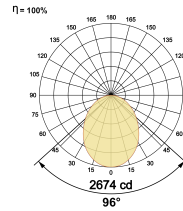

LED Power Watts 42.7W

System Power Watts 49.1W

Operating Voltage Vin 220-240 Vac

Power Factor p.f. > 0.95

Light Distribution

LED Technology

Binning 3 Step MacAdam

LED Life Time @ L80/B10 >50000 hours