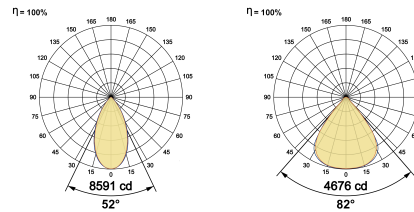

Light Distribution

LED Technology

Binning 3 Step MacAdam

LED Life Time @ L80/B10 >50000 hours

Colour Rendering (CRI) CRI80, CRI90

Led Type SMD

LED Fitted Samsung Mid power LED array 39-42Vdc/1400mA

Controls

Standard Switchable On/Off

Optional DDIM, BTM, CASAMBI, Non Dimmable

Ordering Details

Code Example:	Name	Watt	CCT	CRI	Angle	Finish	Control
	iPro R 224	64W	WW27K	CRI80	52°(WD)	SWH	On/Off

Select one from each column with highlighted values to create the ordering code

NAME	WATT	LUMEN	EFFICACY	CCT	CRI	ANGLE	FINISH	CONTROL	
iPro R 224	64W	6961	113	2700K	WW27K	CRI80	52°(WD) 52°(WD)	Non Dimmable On/Off	
		7146	116	3000K	WW30K	CRI90	82°(VWD)	Dali Dimmable DDIM	
		7515	122	4000K	NW40K			Bluetooth Dimmable BTM	
		7638	124	5700K	CW57K			Casambi CBTM	
					2700K-5700K	TW			
iPro R 224	64W			WW27K	CRI80	52°(WD)	SWH	On/Off