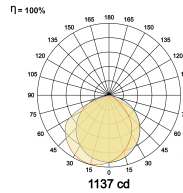

LED Power Watts 33.4W

System Power Watts 38.4W

Operating Voltage Vin 220-240 Vac

Power Factor p.f. > 0.95

Light Distribution

LED Technology

Binning 3 Step MacAdam

LED Life Time @ L80/B10 >50000 hours