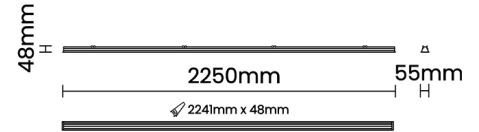

iSoft Wash R 224 | 40W

Product Reference

Environment Indoor

Installation Ceiling Recess

Construction & Materials

Housing Extruded Aluminium

Primary Lens -

Primary Reflector -

Secondary Reflector -

Body Finish White,Black,Custom

Diffuser Opal PC

Antiglare Baffle -

Thermal Management

Heat Sink Material Extruded Aluminium

Cooling Technique Passive Cooling

Optical System

Beam Direction Fixed Asymmetric

Tilt No

Swivel No

Electrical System

Driven with Constant Current Driver

Input Voltage/Hz 220V- 240V/50-60Hz

Control Gear Included

Mounting Remote

LED Power Watts 33.4W

System Power Watts 38.4W

Operating Voltage Vin 220-240 Vac

Power Factor p.f. > 0.95