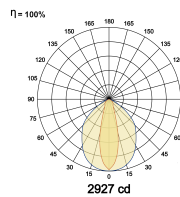

Light Distribution

LED Technology

Binning 3 Step MacAdam

LED Life Time @ L80/B10 >50000 hours

Colour Rendering (CRI) CRI80,CRI90

Led Type SMD mid power

LED Fitted Samsung Mid power LED array 34-36Vdc/700mA

Controls

Standard Switchable On/Off

Optional PDIM,DDIM,BTTM,CASAMBI,Non Dimmable

Ordering Details

Code Example:	Name	Watt	CCT	CRI	Angle	Finish	Control
	Outline Wallgrazer 120	28W	WW27K	CRI80	91°x30°	AL	On/Off

Select one from each column with highlighted values to create the ordering code

NAME	WATT	LUMEN	EFFICACY	CCT	CRI	ANGLE	FINISH	CONTROL		
Outline Wallgrazer 120	28W	2846	107	2700K	WW27K	91°x30°	Anodised Aluminium	AL	Non Dimmable	On/Off
		2926	110	3000K	WW30K			CRI90	Phase Dimmable	PDIM
		3086	116	4000K	NW40K			Dali Dimmable	DDIM	
		3139	118	5700K	CW57K			Bluetooth Dimmable	BTTM	
				2700K-5700K	TW			Casambi	CBTM	
Outline Wallgrazer 120	28W			WW27K	CRI80	91°x30°	AL	On/Off