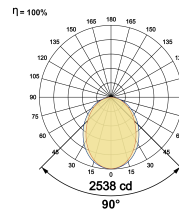

LED Power Watts 68.8W

System Power Watts 76.8W

Operating Voltage Vin 220-240 Vac

Power Factor p.f. > 0.95

Light Distribution

LED Technology

Binning 3 Step MacAdam

LED Life Time @ L80/B10 >50000 hours