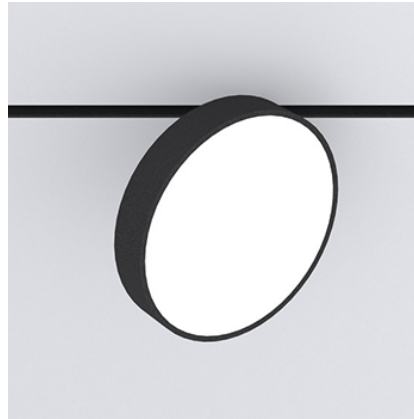

Circulo 30 48V | 18W

Product Reference

Environment Indoor

Installation Track Mounted

Construction & Materials

Housing Extruded and Sheet Aluminium

Primary Lens -

Primary Reflector White Optics

Secondary Reflector -

Body Finish White,Black,Custom

Diffuser Opal PC, Microprismatic

Antiglare Baffle -

Thermal Management

Heat Sink Material Aluminium

Cooling Technique Passive Cooling

Optical System

Beam Direction Adjustable

Tilt Yes

Swivel Yes

Electrical System

Driven with Constant Voltage Driver

Input Voltage/Hz 48V

Control Gear Included

Mounting Remote

LED Power Watts 17.3W

System Power Watts 18W

Operating Voltage Vin 48V

Power Factor p.f. > 0.95

Light Distribution

LED Technology

Binning 3 Step MacAdam

LED Life Time @ L80/B10 >50000 hours

Colour Rendering (CRI) CRI80,CRI90

Led Type SMD mid power

LED Fitted Samsung Mid power LED array 33V-36Vdc/500mA

Controls

Standard Switchable On/Off

Optional DDIM,CASAMBI,Non Dimmable

Ordering Details

Code Example:	Name	Watt	CCT	CRI	Angle	Finish	Control
	Circulo 30 48V	18W	WW27K	CRI80	109°	SWH	On/off

Select one from each column with highlighted values to create the ordering code

NAME	WATT	LUMEN	EFFICACY	CCT	CRI	ANGLE	FINISH	CONTROL
Circulo 30 48V	18W	1436	83	2700K	WW27K	109°	White	Non Dimmable On/Off Dali Dimmable DDIM Casambi CBTM
		1488	86	3000K	WW30K		Black	
		1557	90	4000K	NW40K		Custom	
		1592	92	5700K	CW57K			
Circulo 30 48V	18W			WW27K	CRI80	109°	SWH	On/off