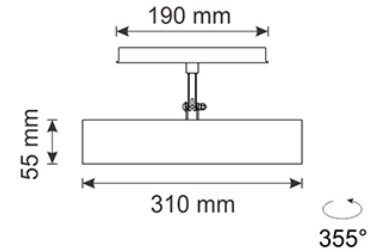

Circulo 30 48V | 18W

Product Reference

Environment Indoor

Installation Track Mounted

Construction & Materials

Housing Extruded and Sheet Aluminium

Primary Lens -

Primary Reflector White Optics

Secondary Reflector -

Body Finish White,Black,Custom

Diffuser Opal PC, Microprismatic

Antiglare Baffle -

Thermal Management

Heat Sink Material Aluminium

Cooling Technique Passive Cooling

Optical System

Beam Direction Adjustable

Tilt Yes

Swivel Yes

Electrical System

Driven with Constant Voltage Driver

Input Voltage/Hz 48V

Control Gear Included

Mounting Remote

LED Power Watts 17.3W

System Power Watts 18W

Operating Voltage Vin 48V

Power Factor p.f. > 0.95